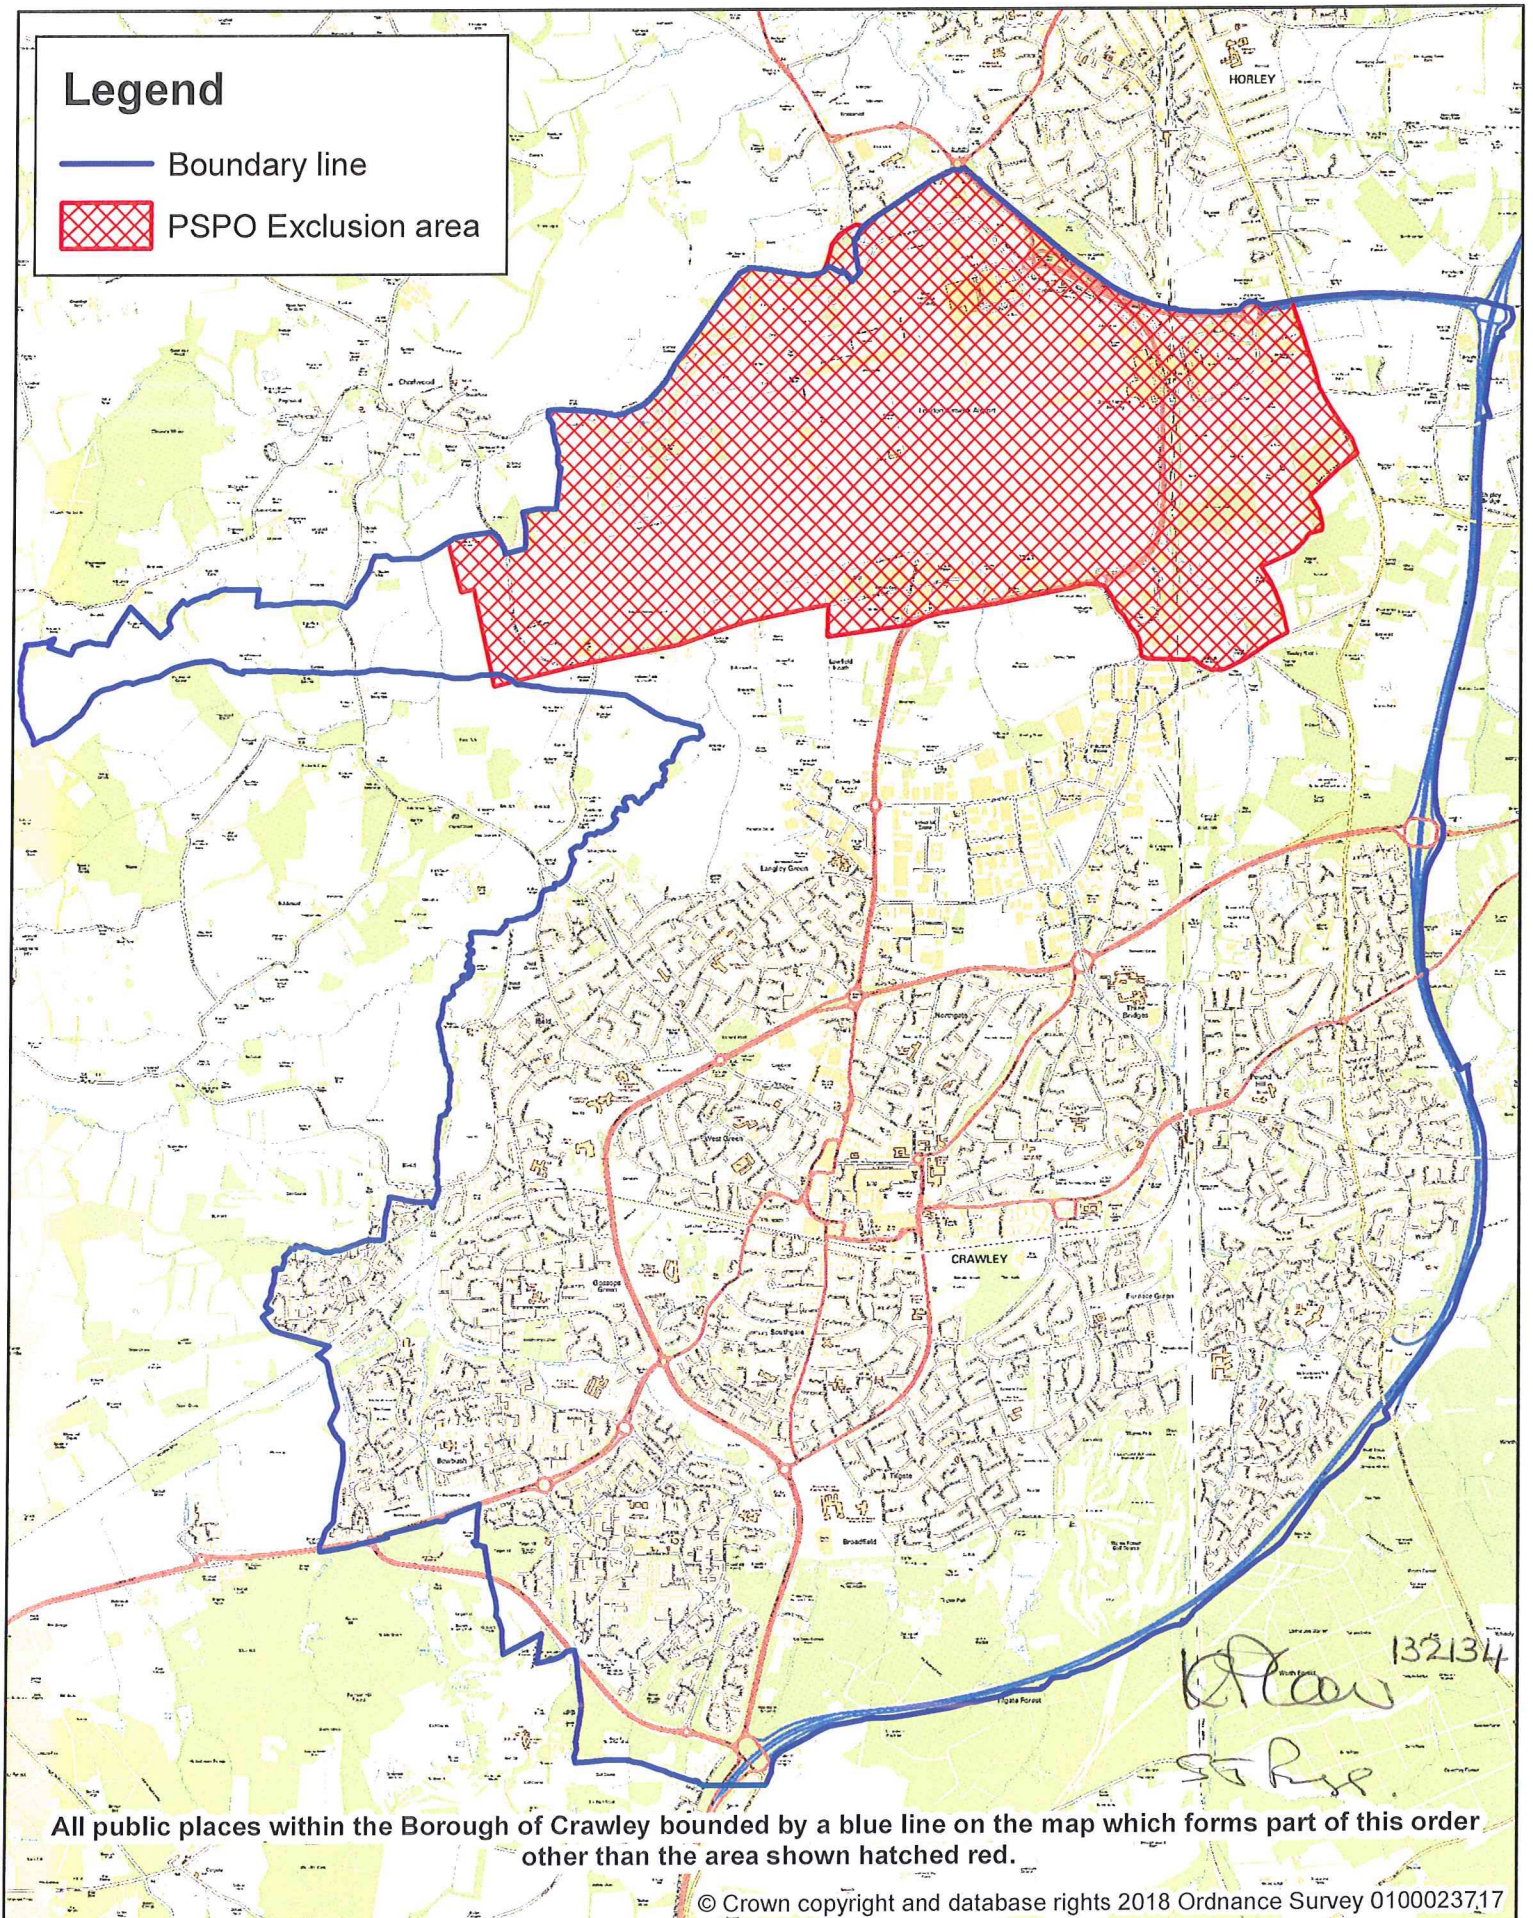

Crawley Borough Council Public Spaces Protection Order 2018 Anti-social Behaviour, Crime and Policing Act 2014

Legend

- Boundary line
- ▨ PSPO Exclusion area

All public places within the Borough of Crawley bounded by a blue line on the map which forms part of this order other than the area shown hatched red.