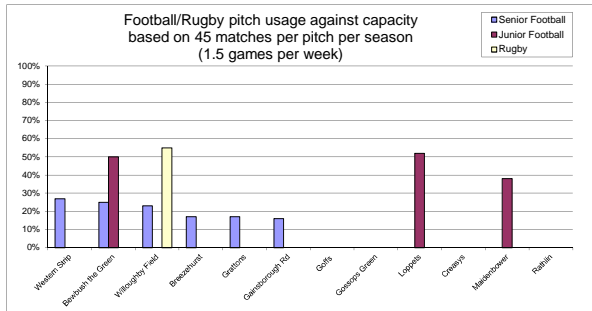

	Games Played	⁷⁶ bookings against maximum usage possible (90 games per wicket)	Overall % usage levels Senior (90 games per wicket)	Overall use levels Junior
WEST GREEN				
Cricket	34	76	76	
TILGATE				
Cricket	46	102	102	
SOUTHGATE				
Cricket 1	32	71	161	
Cricket 2	31	69		
Cricket jun	58	129	129	
MAIDENBOWER				
Cricket	30	67	67	
LANGLEY GREEN				
Cricket	36	80	80	
BEWBUSH GREEN				
Cricket	18	40	40	
KNEPP CLOSE				
Cricket	10	22	22	

Games Played

Willoughby Fields

Southgate

Rugby 1	15	0	47	39
Rugby 2	10	0	31	

Will Fields				
Rugby 1	25	0	78	55
Rugby 2	22	1	72	
Rugby 3	10	0	31	
Rugby 4	12	0	38	

	Furnace Green	Three Bridges	Grattons	Southgat e Park	Langley Green	Ewhurst	Ifield Green	West Green	Northgate	Knepp Close	Tilgate	Rusper Rd	Western Strip	Bewbush the Green	Willough by Field	Breezehurst	Grattons	Gainsborough Rd	Goffs	Gossops Green	Loppets	Creasys	Maidenb ower	Rathlin	
Pitch usage summary	64%	59%	53%	50%	49%	48%	44%	44%	41%	38%	31%	28%	27%	25%	23%	17%	17%	16%	0%	0%	0%	0%	0%	0%	0%
Senior Football	41%	19%	30%	16%	30%	25%	44%	N/A	25%	N/A	31%	N/A	N/A	50%	N/A	0%	N/A	N/A	0	0%	52%	N/A	38%	N/A	
Junior Football	N/A	N/A	N/A	39%	N/A	N/A	N/A	N/A	N/A	N/A	N/A	N/A	N/A	N/A	55%	N/A	N/A	N/A	N/A	N/A	N/A	N/A	N/A	N/A	N/A
Rugby	N/A	N/A	N/A	81%	40%	N/A	N/A	34%	N/A	11%	54%	N/A	N/A	20%	N/A	N/A	N/A	N/A	N/A	N/A	N/A	N/A	33%	N/A	
Cricket																									