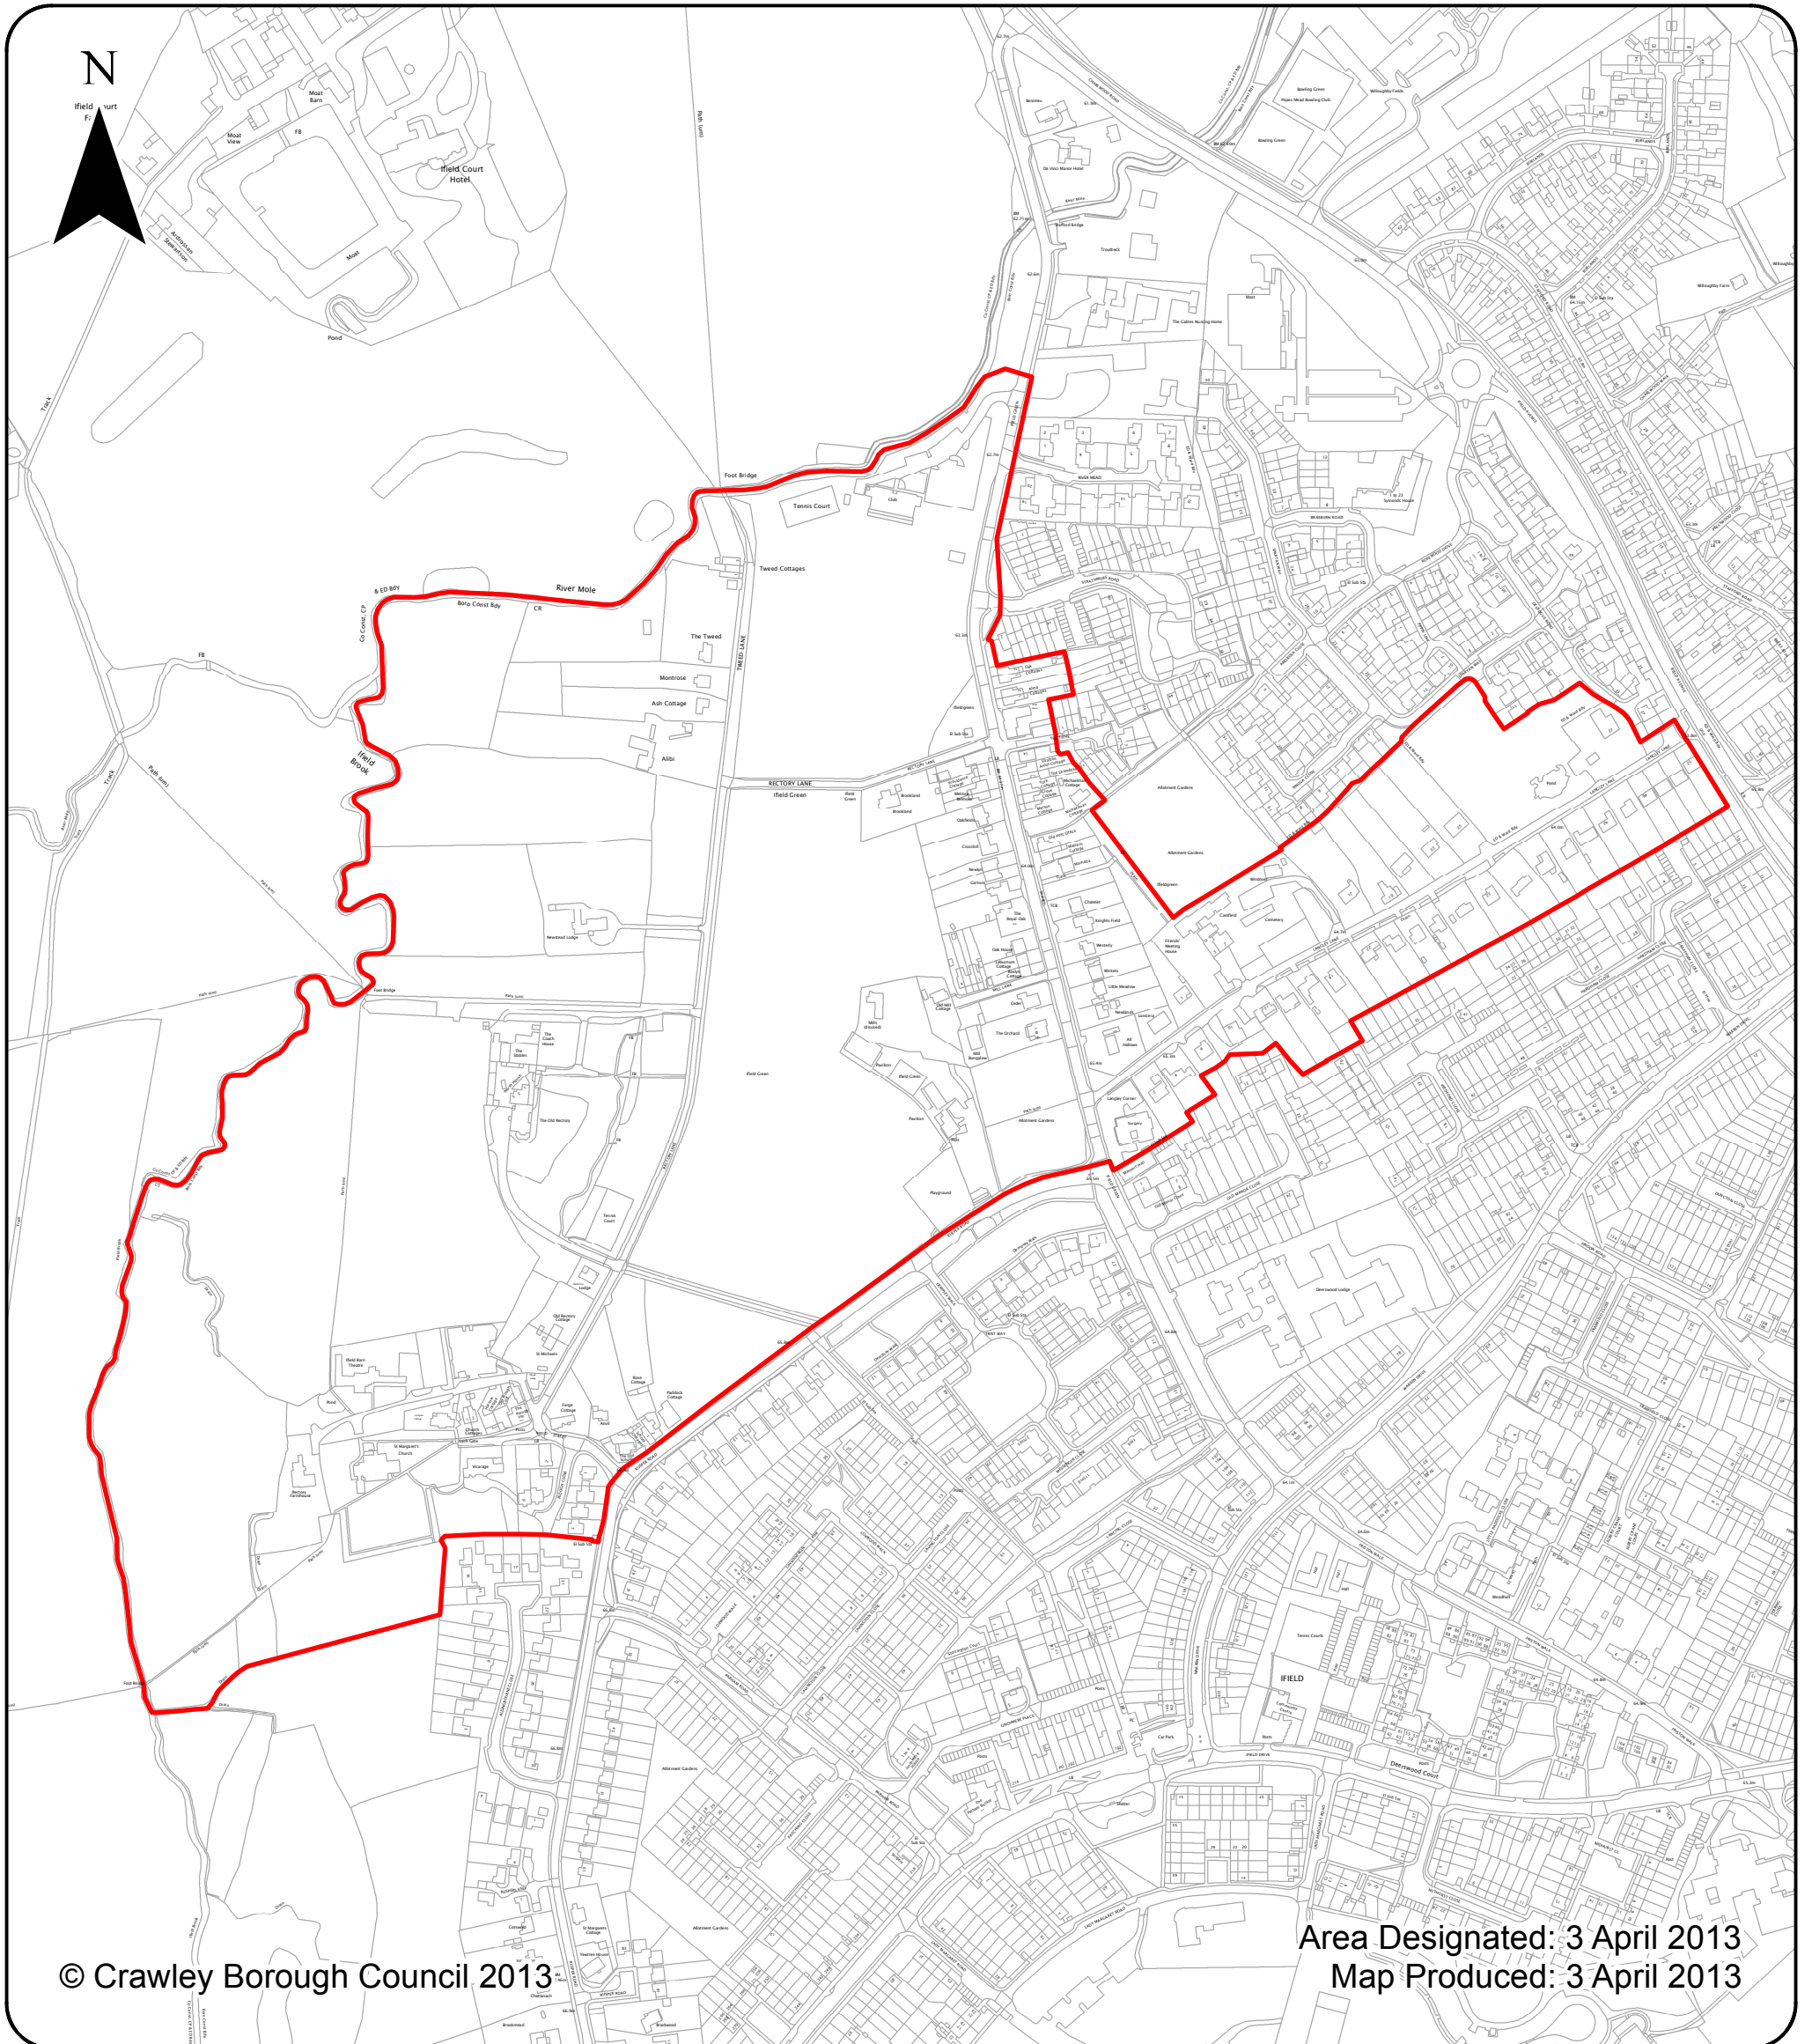

# Ifield Village Conservation Area

 Conservation Areas Boundary

1:4,250

© Crawley Borough Council 2013

Area Designated: 3 April 2013  
Map Produced: 3 April 2013