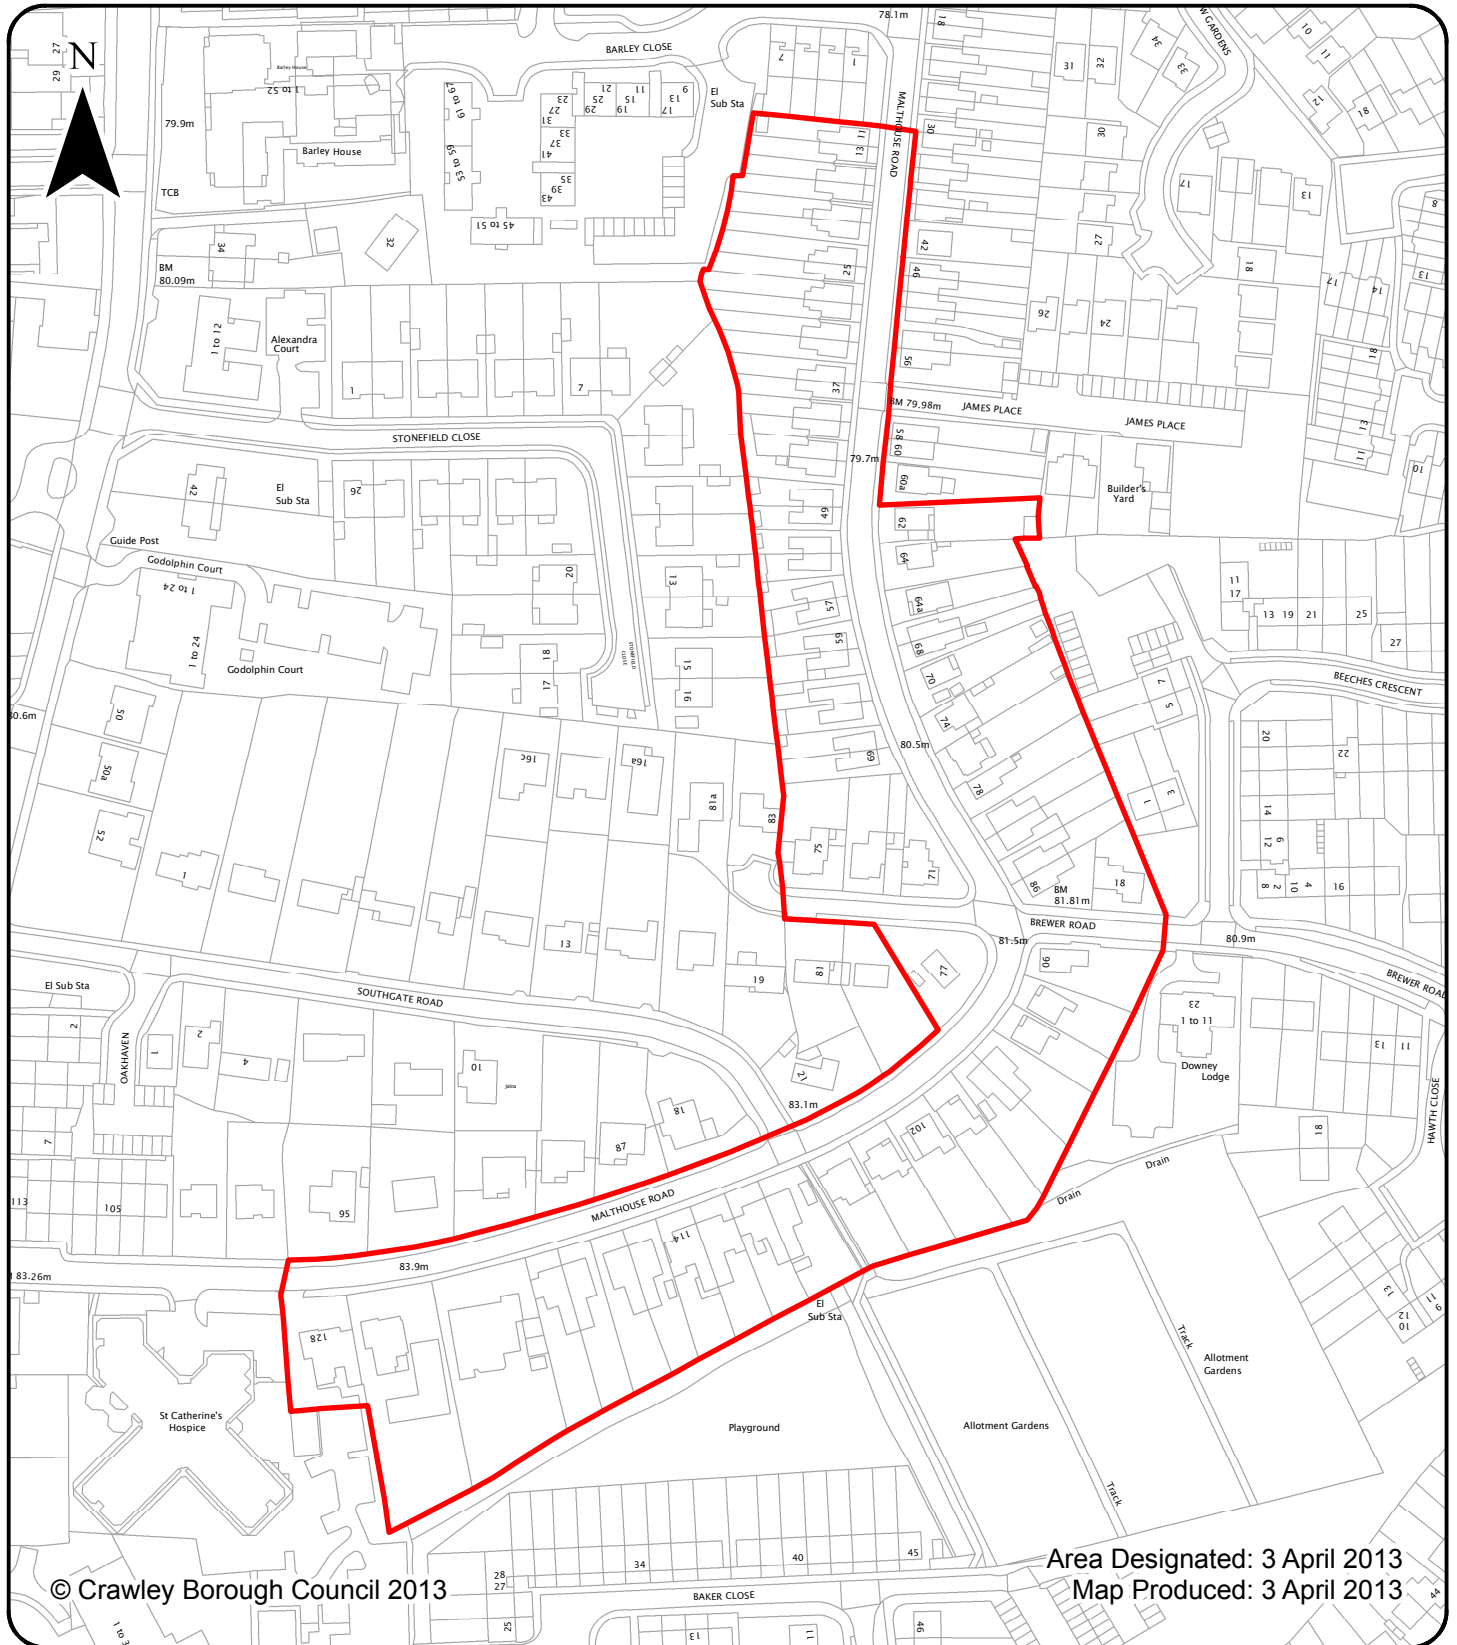

Malthouse Road Conservation Area

 Conservation Areas Boundary

1:2,000

© Crawley Borough Council 2013

Area Designated: 3 April 2013
Map Produced: 3 April 2013