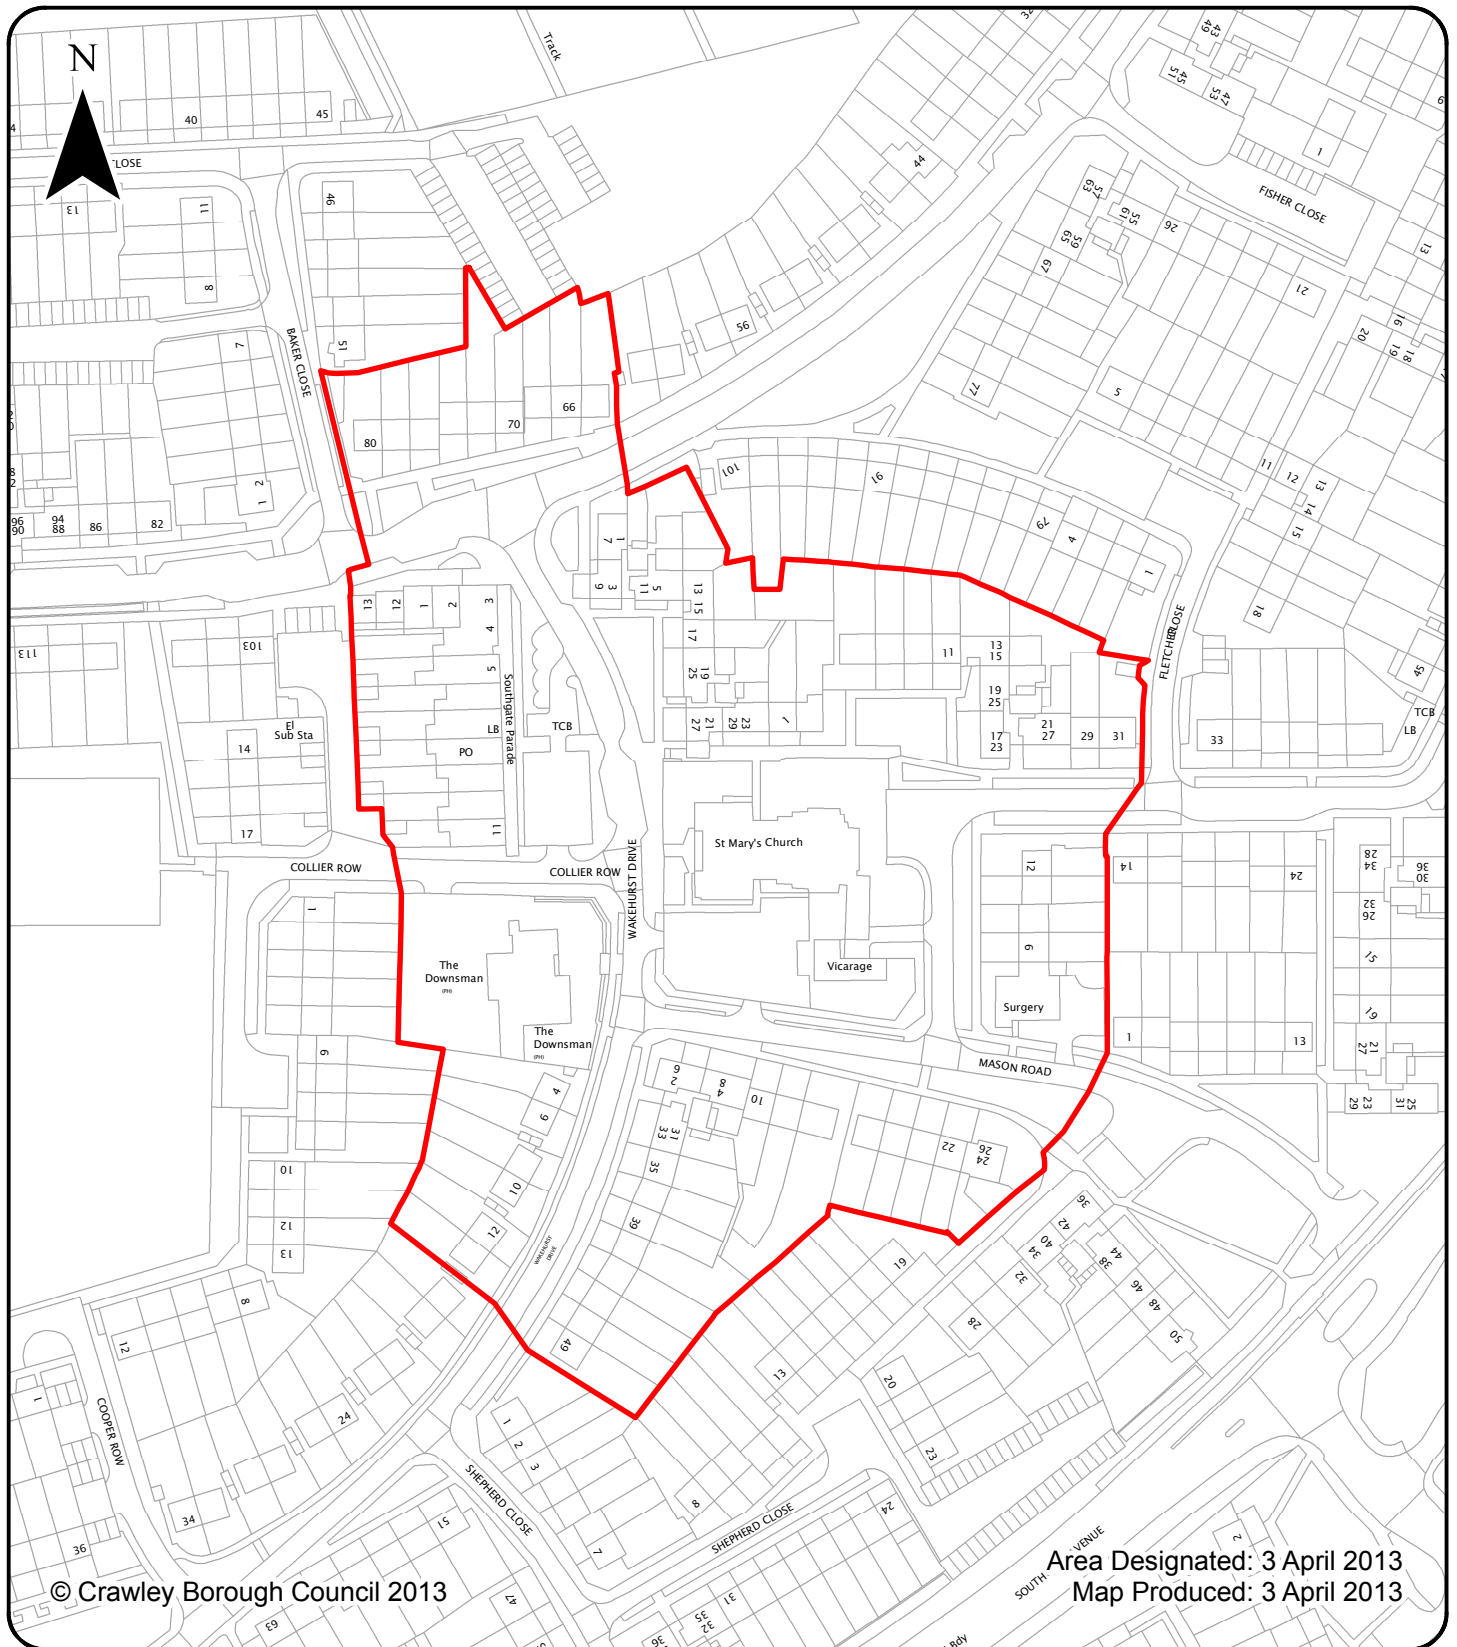

Southgate Neighbourhood Centre Conservation Area

 Conservation Areas Boundary

1:1,750

© Crawley Borough Council 2013

Area Designated: 3 April 2013
Map Produced: 3 April 2013