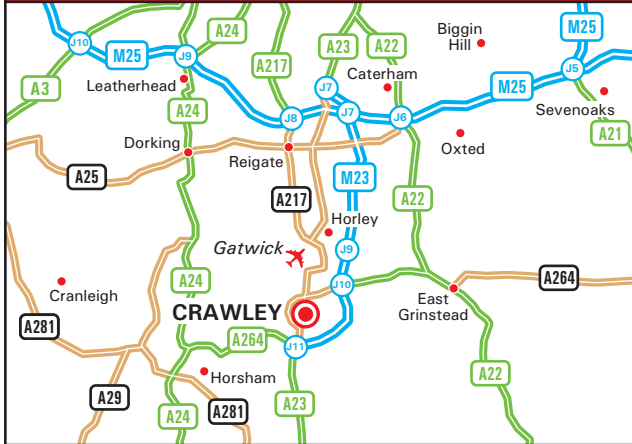

Crawley Borough Council  
 Town Hall - The Boulevard  
 Crawley - West Sussex RH10 1UZ  
 Tel: (01293) 438000 - Fax: (01293) 511803  
 Minicom: (01293) 405202  
 www.crawley.gov.uk

**By Train**

- Crawley receives regular services from London Victoria (2 per hour, journey time approx. 45 minutes), London Bridge and the South Coast (via connecting service from Three Bridges), and also a regular service from Horsham (every 15-20 minutes, journey time approx. 15 minutes).
- The Town Hall is a short walk from the station.
- For further train service information, please telephone the National Rail Enquiry Line on 08457 48 49 50.

**Transport Links**

www.nationalrail.co.uk  
 www.metrobus.co.uk  
 www.fastway.info

**From M23**

- Follow the M23 southbound, passing the Gatwick Airport junction.
- Leave the M23 at junction 10, and join the A2011 for Crawley.
- Take the second exit at the large roundabout to join the A2004, Northgate Avenue.
- Take the third exit at the next roundabout for the Town Hall car park.

**From Brighton**

- Follow the A23 northbound towards London, Gatwick Airport and Crawley.
- At the junction with the M23, just south of Crawley, take the slip road exit to remain on the A23, following signs to the Town Centre.
- At the next roundabout by Broadfield Stadium, take the second exit to join the A2004, Southgate Avenue.
- After passing under a railway bridge, continue straight over the next two roundabouts, then at the third, take the second exit into Exchange Road for the Town Hall car park.