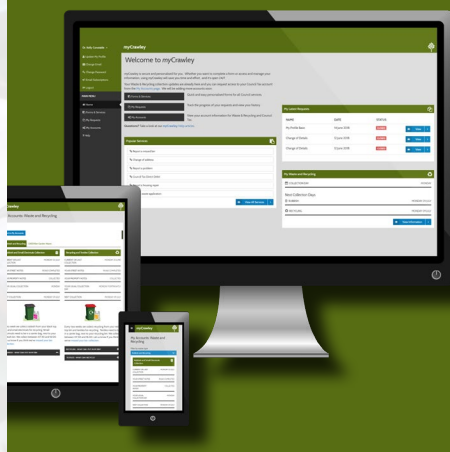

### Paying for the GREENbin service

There is an annual charge per bin as detailed in the invoice sent to you. You will receive a reduction per bin if you pay by Direct Debit.

### Excess garden waste

If you'd like to apply for a second GREENbin, please contact us on **01293 438772**. There will be an additional charge for the second bin.

# myCrawley

Do all this with **myCrawley**:

- View your waste and recycling collection dates
- Quick and easy personalised forms for all council services
- Track the progress of your requests and view your history
- Manage your subscriptions.